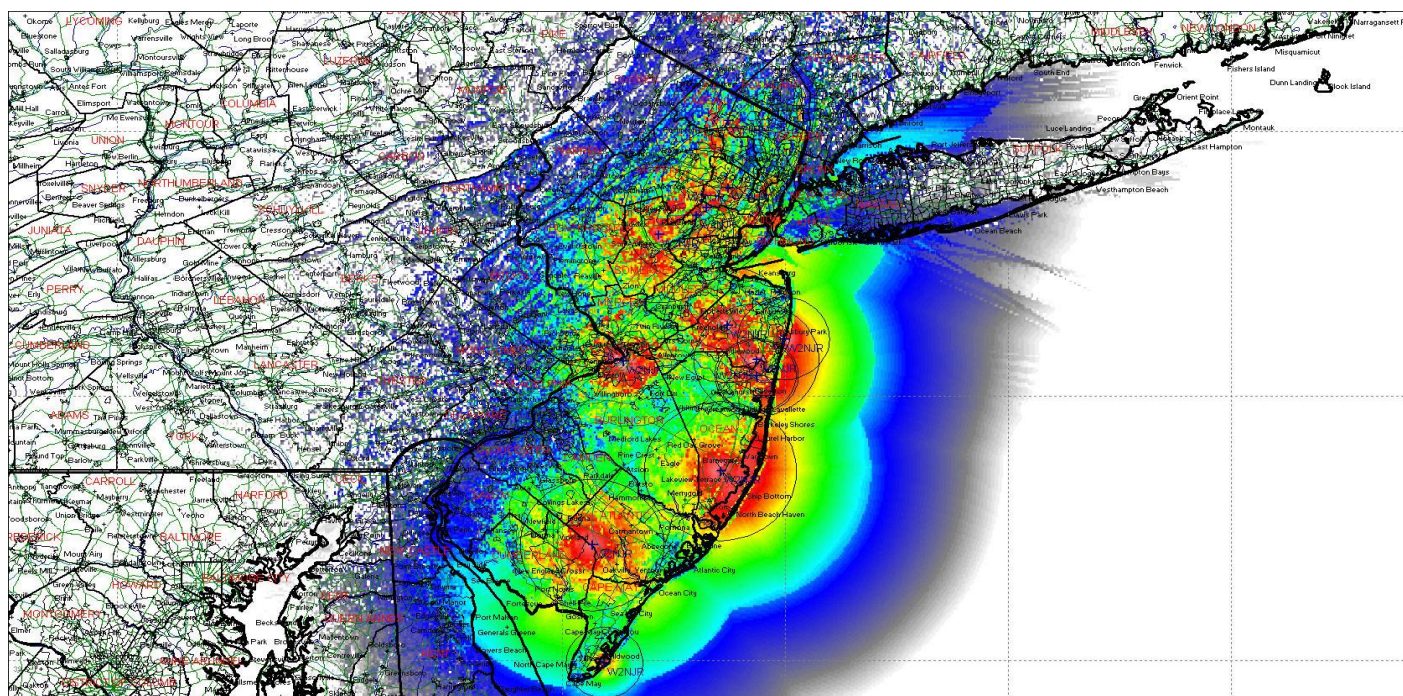

W2NJR Repeater List

Location	Frequency	Offset	PL	Call Sign	AMSL	Power	Status
Brick Twp, NJ	146.490 MHz	+1.0 MHz	141.3 Hz	W2NJR	115 Ft	100w	On the Air
Martinsville, NJ	147.285 MHz	+0.6 MHz	141.3 Hz	W2NJR	909 Ft	100w	On the Air
West Orange, NJ	440.050 MHz	+5 MHz	141.3 Hz	W2NJR	689 Ft	75w	On the Air
Summit, NJ	445.025 MHz	-5 MHz	141.3 Hz	W2NJR	478 Ft	75w	On the Air
Manahawkin, NJ	445.075 MHz	-5 MHz	141.3 Hz	W2NJR	492 Ft	75w	On the Air
Camden, NJ	445.275 MHz	-5 MHz	141.3 Hz	W2NJR	357 Ft	75w	Coming Soon
Wall Township, NJ	448.125 MHz	-5 MHz	141.3 Hz	W2NJR	304 Ft	75w	On the Air
Asbury Park, NJ	448.825 MHz	-5 MHz	141.3 Hz	W2NJR	200 Ft	75w	On the Air
Bordentown, NJ	449.025 MHz	-5 MHz	203.5 Hz	K2JZO	312 Ft	75w	On the Air
Freehold, NJ	449.525 MHz	-5 MHz	141.3 Hz	W2NJR	250 Ft	75w	On the Air
Murray Hill, NJ	449.975 MHz	-5 MHz	141.3 Hz	W2LI	591 Ft	75w	On the Air
Echolink	Echolink Node 21005			W2NJR-R			Operational
IRLP	IRLP Node 4935			W2NJR-R			Operational
WIRES	WIRES Node 1119D			W2NJR-R			Temporarily Off Line